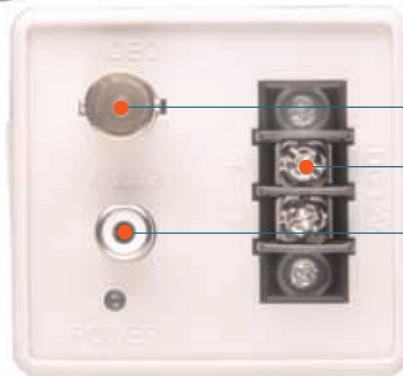

VISTA NCD/NCL CK COMBINATION CAMERA KITS

- IDEAL FOR APPLICATIONS SUCH AS:
- Retail environments
 - Offices
 - Warehouses
 - Hotels & reception areas

VIDEO OUT
12V DC
AUDIO OUT

CAMERA KIT WITH BUILT-IN VARIFOCAL LENS

The Vista NCD/NCL CK Range of 1/3" colour and monochrome camera kits have been designed for entry level applications, without compromising quality of image or features provided.

There are four models in the range, giving high and medium resolution, colour and monochrome options which all incorporate a 4~9mm Direct Drive (DD) varifocal lens. Selectable Automatic Gain Control (AGC), Back Light Compensation (BLC) and audio all come as standard.

The integral varifocal lens minimises installation time and gives increased flexibility in the choice of camera location.

Supplied in kit form the camera comes complete with mounting bracket, power supply and BNC connectors to ensure the installation process is made all the more simple.

- MAIN FEATURES:
- 1/3" CCD colour/monochrome option
 - Comes with built-in 4~9mm DD lens
 - Kit comes with 12V DC PSU
 - Kit comes with internal camera bracket
 - BLC - on/off
 - AGC - on/off

THE UK'S PREMIER CCTV BRAND